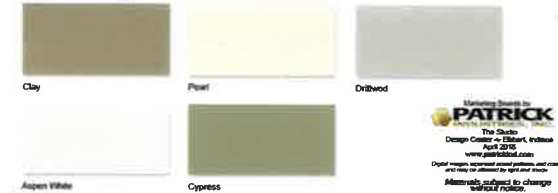

Burgundy Black Blue Brown Green White

Siding

Clay Pearl Driftwood Aspen White Cypress