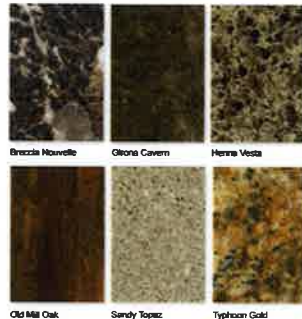

Countertops

Brezille Nouvelle Glens Cavern Heron Vesta Old Mill Oak ISLANDS ONLY Sandy Topaz Typhoon Gold