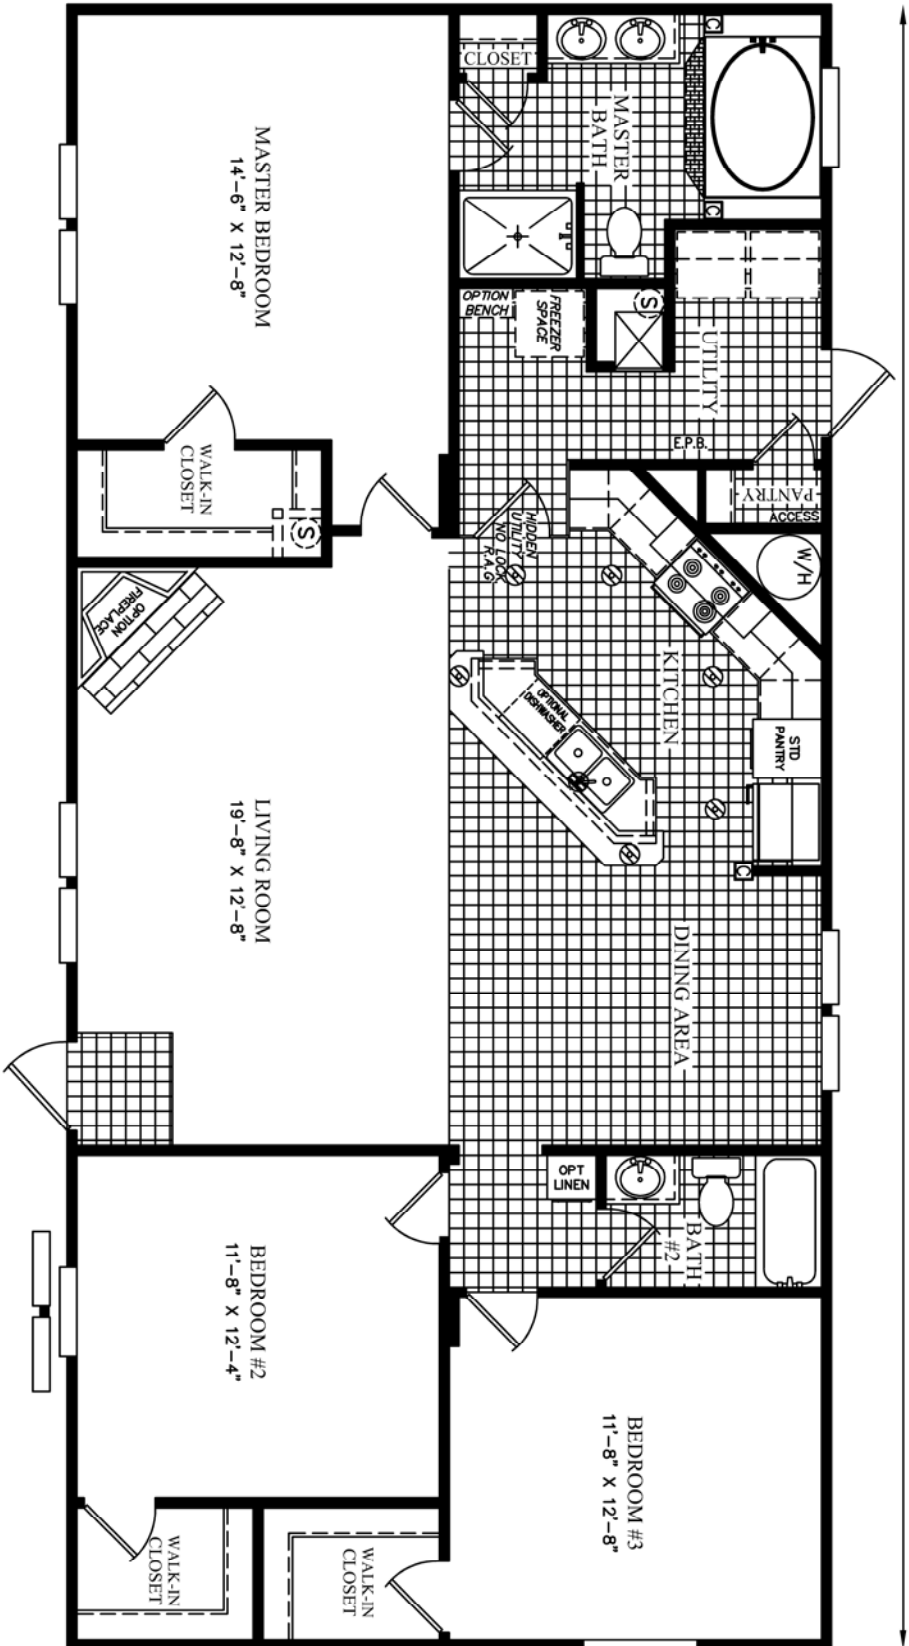

56'-0"

HINGED ROOF NOT AVAILABLE IN WZ3

DATE:	08/21/2013
VERSION	G
REFERENCE:	M001

AREA	TOTAL:	1456 ft ²
	LIVING SPACE:	1456 ft ²
	PORCH:	0 ft ²

UNIT SPECIFICATIONS:	FREEDOM 28' X 60' 3 BEDROOM / 2 BATH
----------------------	---

DRAWING/MODEL NUMBER:	2856001FDM
-----------------------	------------

Scotbilt
HOMES, INC.