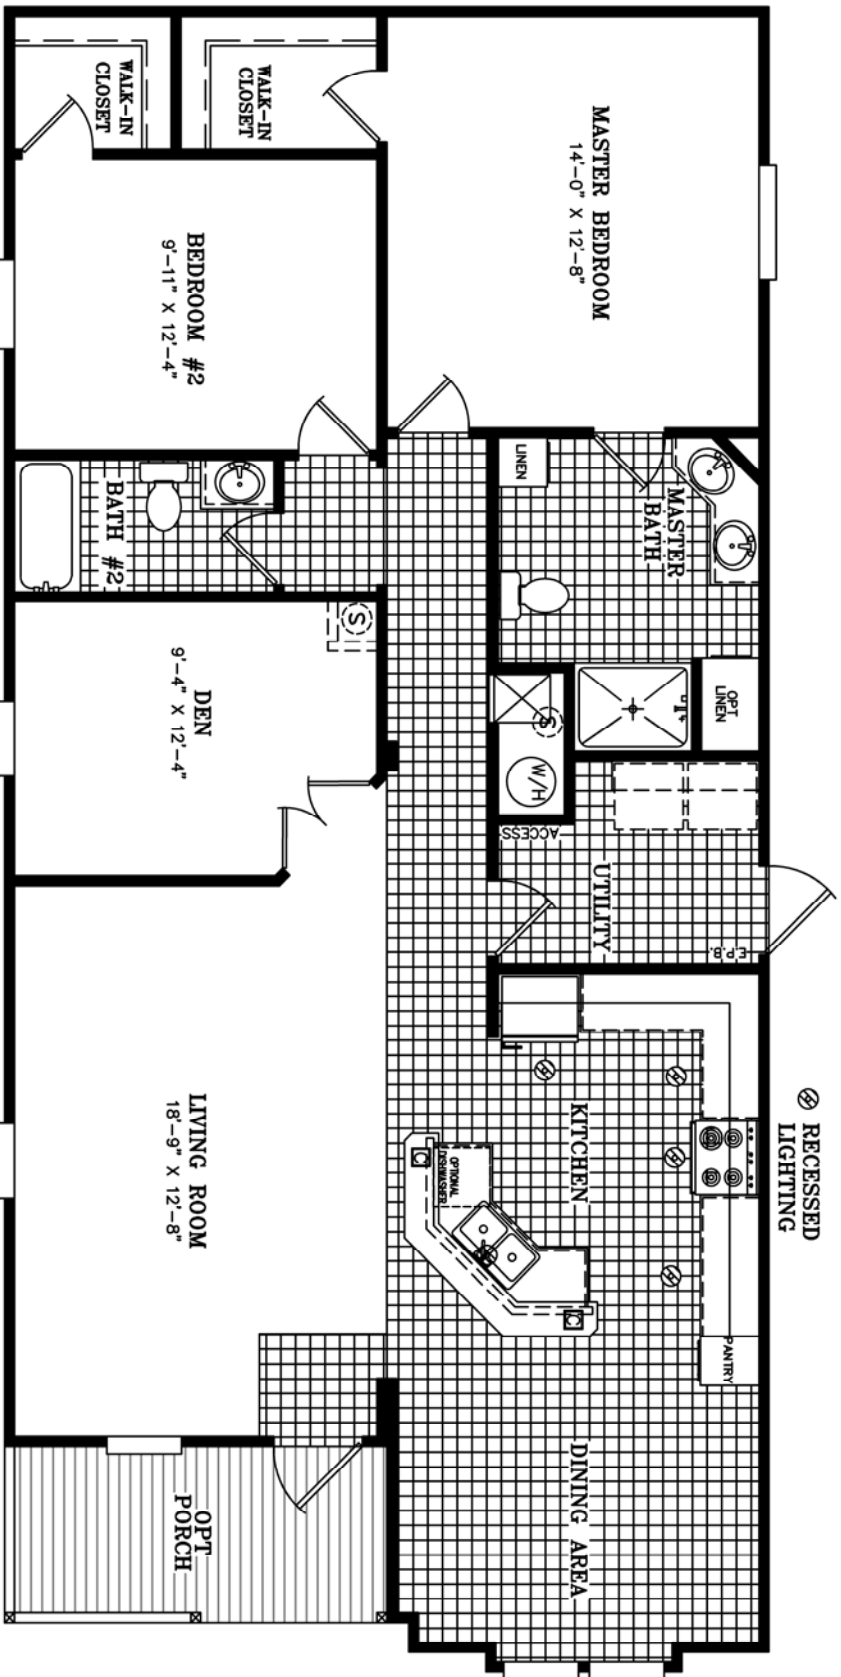

56'-0"

DATE: 06/01/2014	TOTAL: 1447 ft ²	UNIT SPECIFICATIONS:	DRAWING/MODEL NUMBER:
VERSION: A	LIVING SPACE: 1369 ft ²	FREEDOM PARK VERSION	2856102FDM
REFERENCE: M102	PORCH: 78 ft ²	2 BEDROOM / 2 BATH	Scotbilt HOMES, INC.