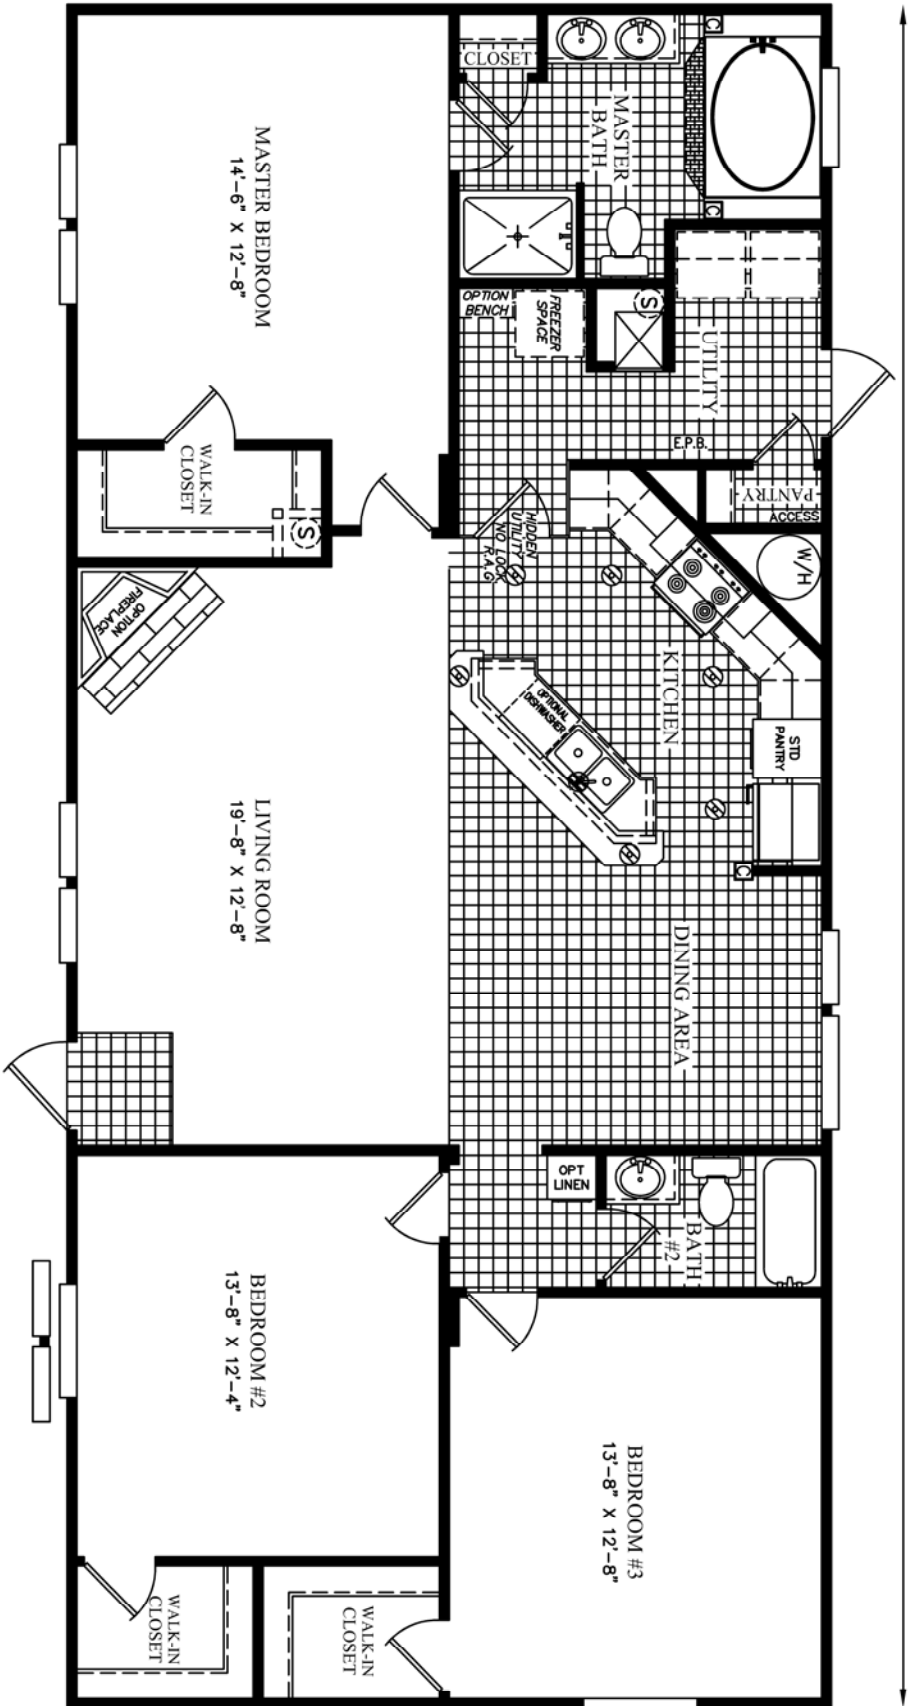

58'-0"

HINGED ROOF NOT AVAILABLE IN WZ3

DATE: 06/03/2014
 VERSION: A
 REFERENCE: M106

AREA	
TOTAL:	1,508 ft ²
LIVING SPACE:	1,508 ft ²
PORCH:	0 ft ²

UNIT SPECIFICATIONS:
FREEDOM
 28' X 60'
 3 BEDROOM / 2 BATH

DRAWING/MODEL NUMBER:
 2858106FDM

Scotbilt
 HOMES, INC.