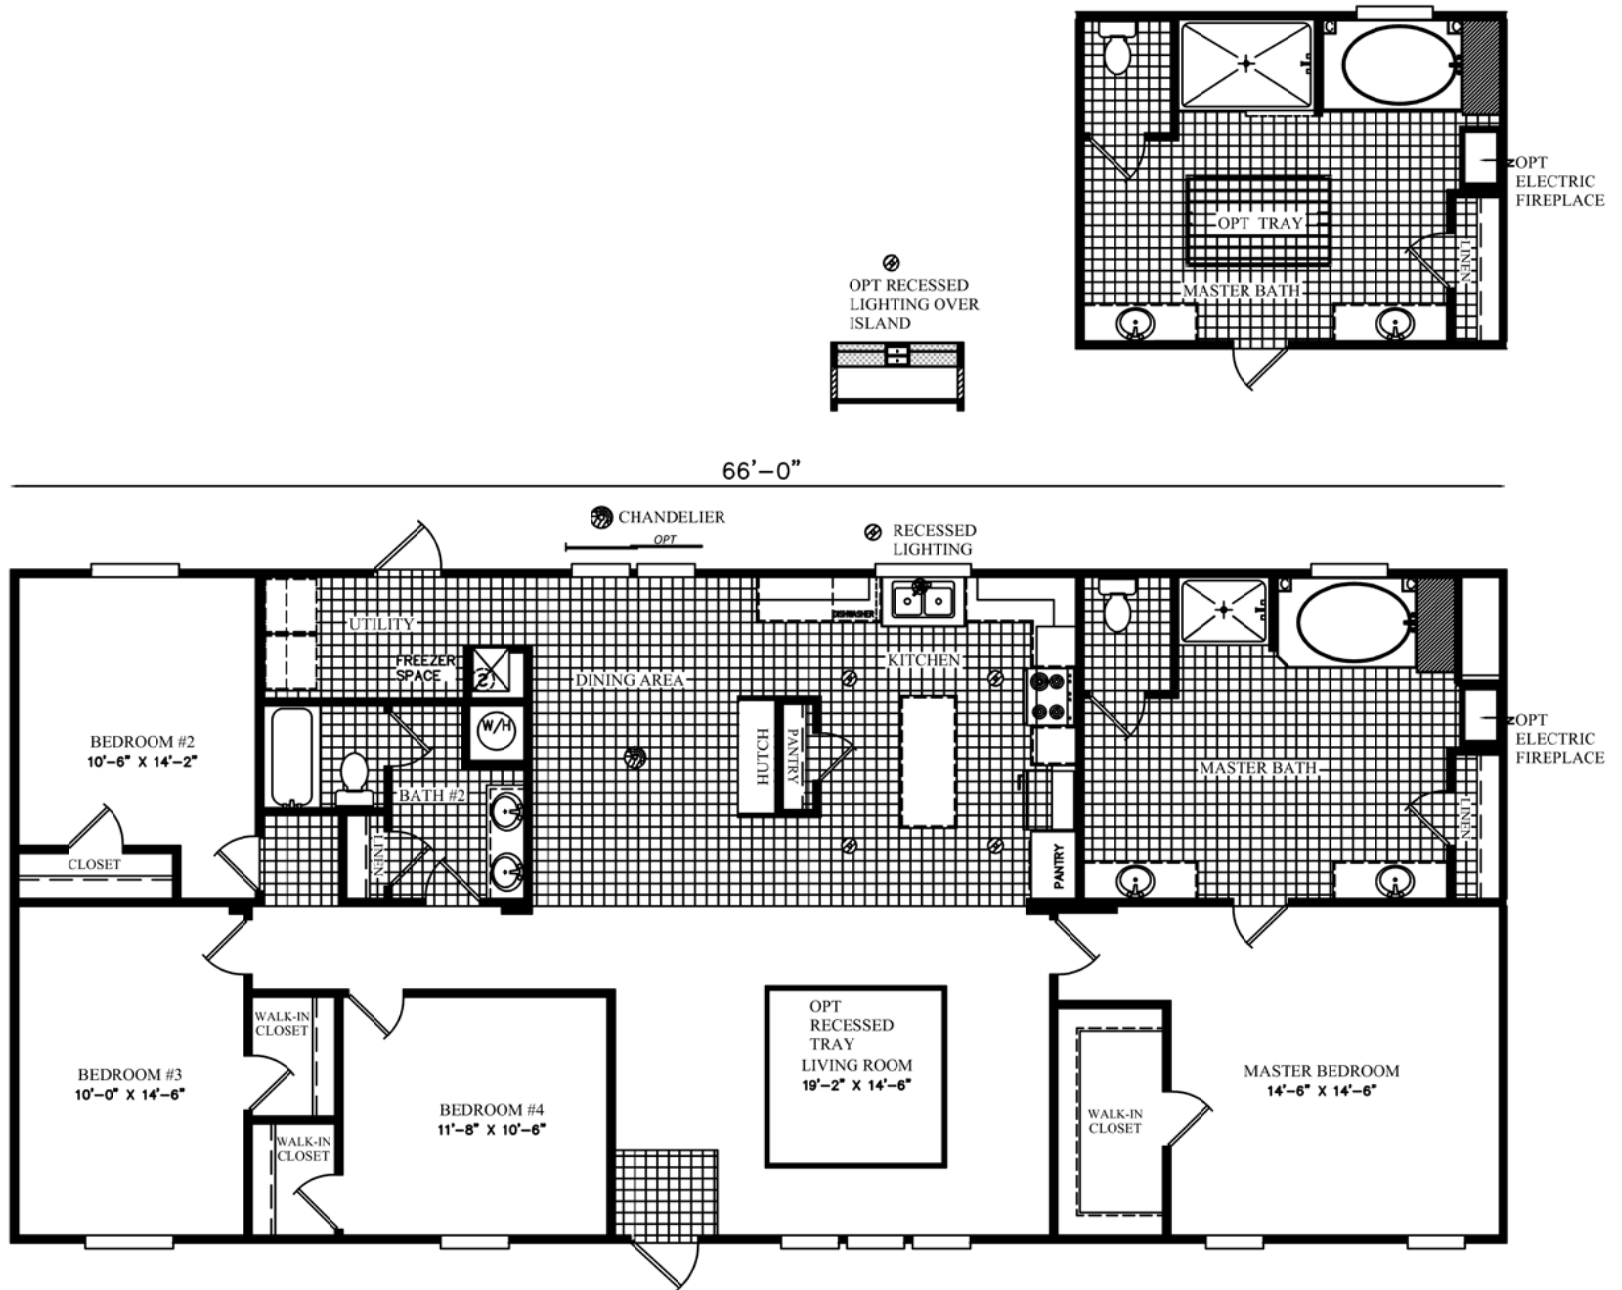

HITCH-END

DATE: 01/22/2016
 VERSION: C
 REFERENCE: M200

AREA
 TOTAL: 1958 ft²
 LIVING SPACE: 1958 ft²
 PORCH:

UNIT SPECIFICATIONS:
ELITE
 32' X 70'
 4 BEDROOM / 2 BATH

DRAWING/MODEL NUMBER:
 3266200ELI

ScotBilt
 HOMES, INC.