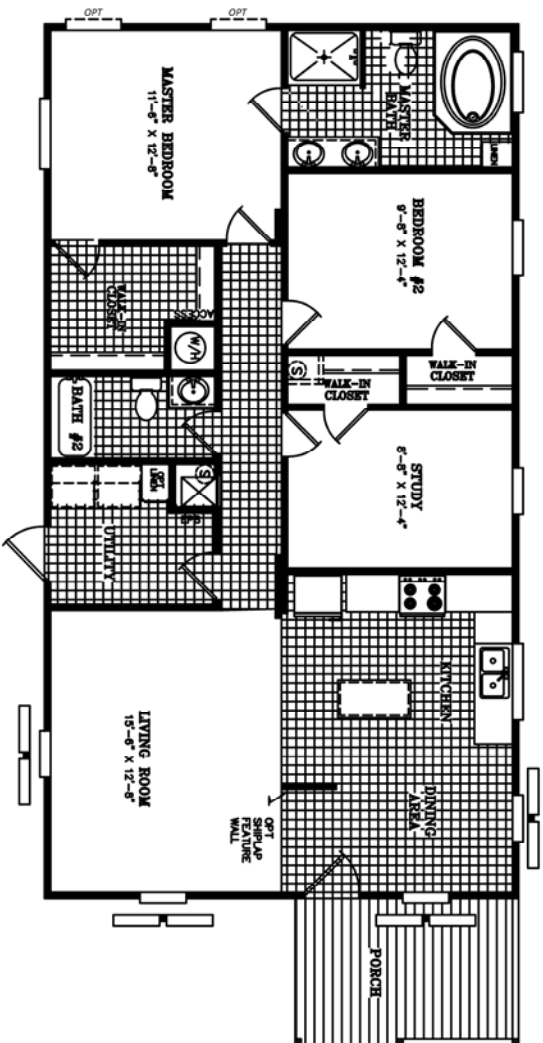

HITCH-END

56'-0"

DATE:	08/03/2016	UNIT SPECIFICATIONS:	FREEDOM 28' X 60' 2 BEDROOM / 2 BATH	DRAWING/MODEL NUMBER:	2856246FDM
VERSION:	B	TOTAL:	1,344		
REFERENCE:	M246	LIVING SPACE:	1,248		
		PORCH:	96		