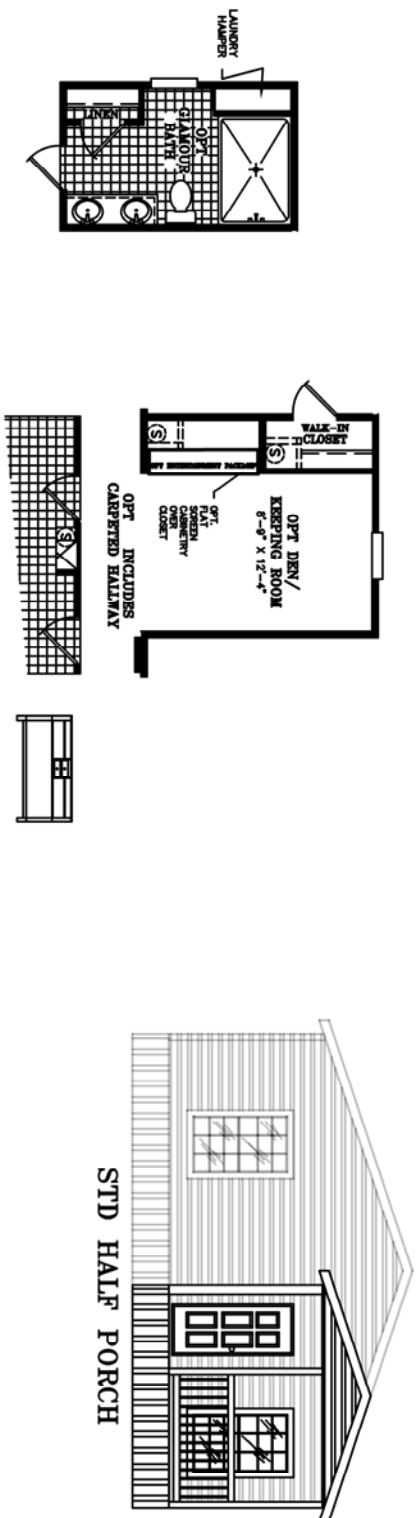

HITCH-END

56'-0"

DATE:	08/03/2016	UNIT SPECIFICATIONS:	FREEDOM 28' X 60' 2 BEDROOM / 2 BATH	DRAWING/MODEL NUMBER:	2856246FDM
VERSION:	B	TOTAL:	1,344		
REFERENCE:	M246	LIVING SPACE:	1,248		
		PORCH:	96		