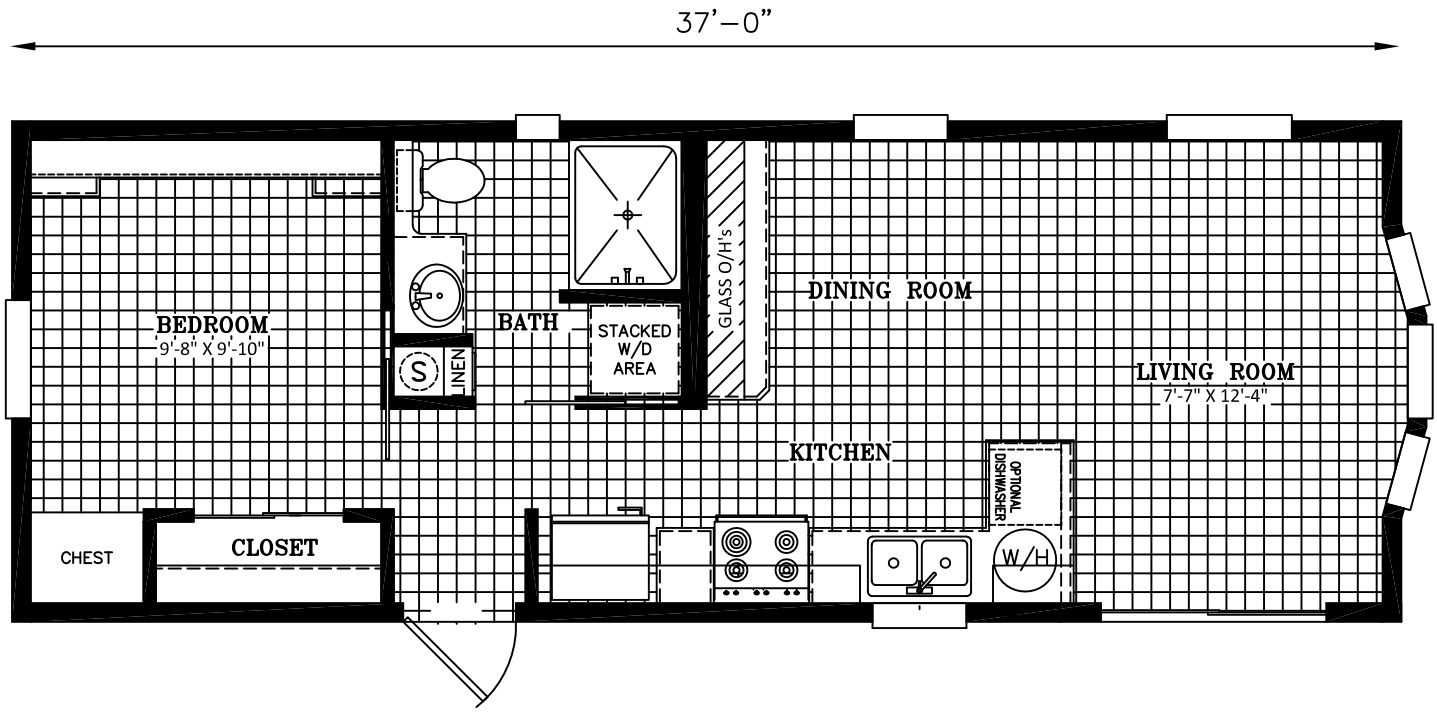

HITCH-END

DATE: 10/27/2015	AREA	TOTAL: 497 ft ²	UNIT SPECIFICATIONS: COTTAGE 14' X 41' 1 BEDROOM / 1 BATH	DRAWING/MODEL NUMBER: 1437182CTS	ScotBilt HOMES, INC.
VERSION: A		LIVING SPACE: 497 ft ²			
REFERENCE: M182		PORCH: 0 ft ²			